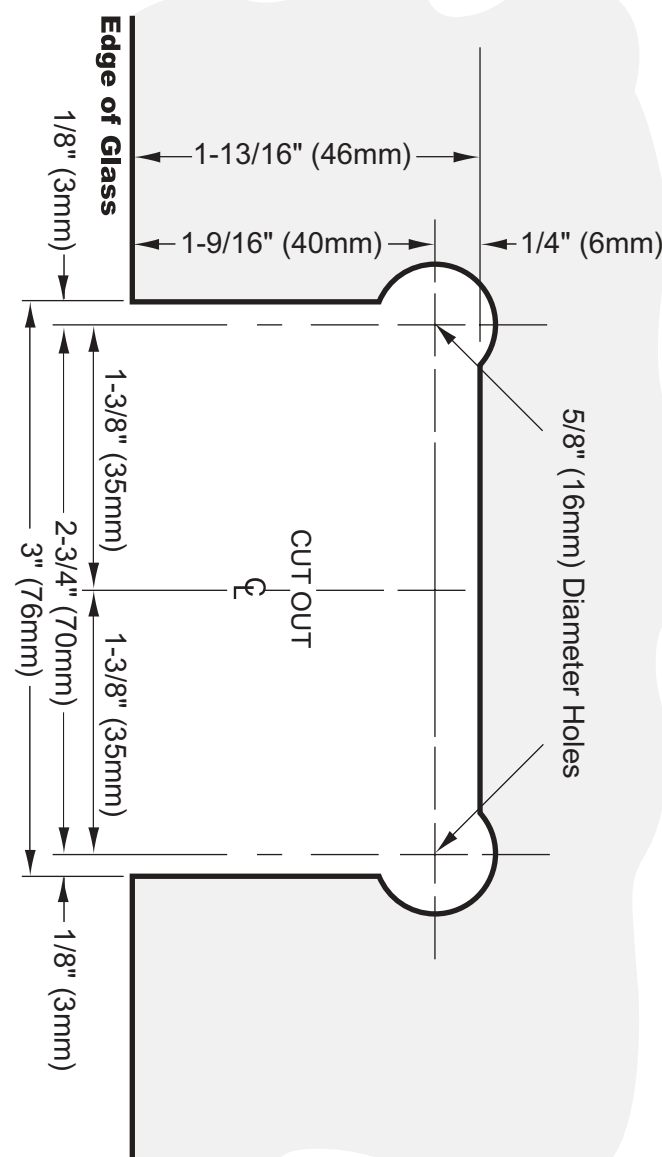

C.R. LAURENCE CO., INC.
PROFESSIONAL QUALITY

Rectangular Cut-out Option

IMPORTANT:
Project measurements from
the edge of the glass.

"Mouse-Ear" Cut-out Option

VIENNA

Wall Mount Hinge - Short Back Plate

CAT. No. V1E074

Regular Clearance Template

1/4" (6mm) to 5/16" (8mm)

C.R. Laurence Co., Inc.
www.crlaurence.com

For technical assistance in the United States call toll free (800) 421-6144; from Canada call toll free (877) 421-6144; Outside the U.S. and Canada call (323) 588-1281. Ask for Tech Sales at Extension 777. Toll free fax (800) 587-7501.