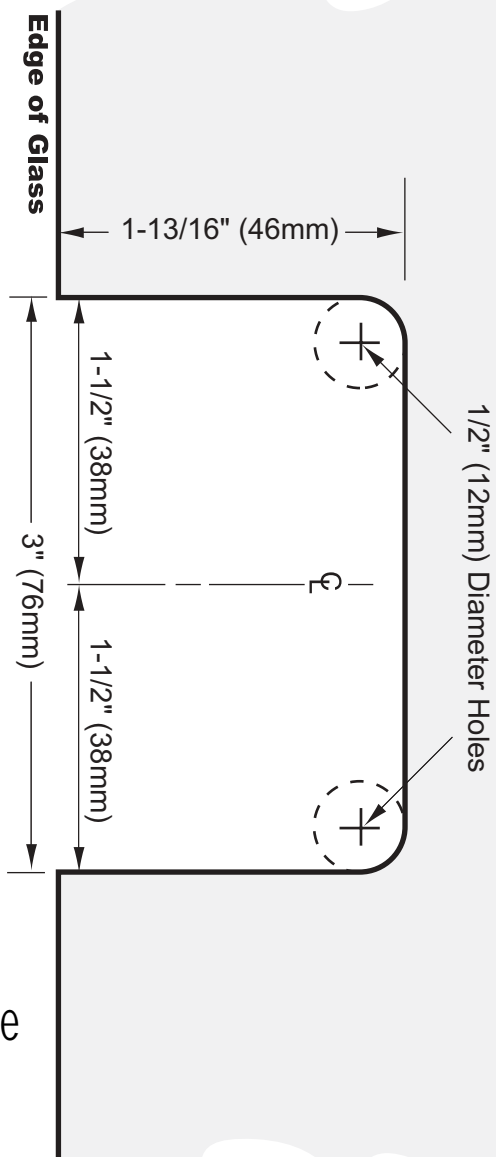

C.R. LAURENCE CO., INC.
PROFESSIONAL QUALITY

Rectangular Cut-out Option

IMPORTANT:
Project measurements from
the edge of the glass.

"Mouse-Ear" Cut-out Option

VIENNA

Wall Mount Hinge - Short Back Plate

CAT. No. V1E074

Regular Clearance Template

1/4" (6mm) to 5/16" (8mm)

C.R. Laurence Co., Inc.
www.crlaurence.com

For technical assistance in the United States call toll free (800) 421-6144; from Canada call toll free (877) 421-6144; Outside the U.S. and Canada call (323) 588-1281. Ask for Tech Sales at Extension 777. Toll free fax (800) 587-7501.