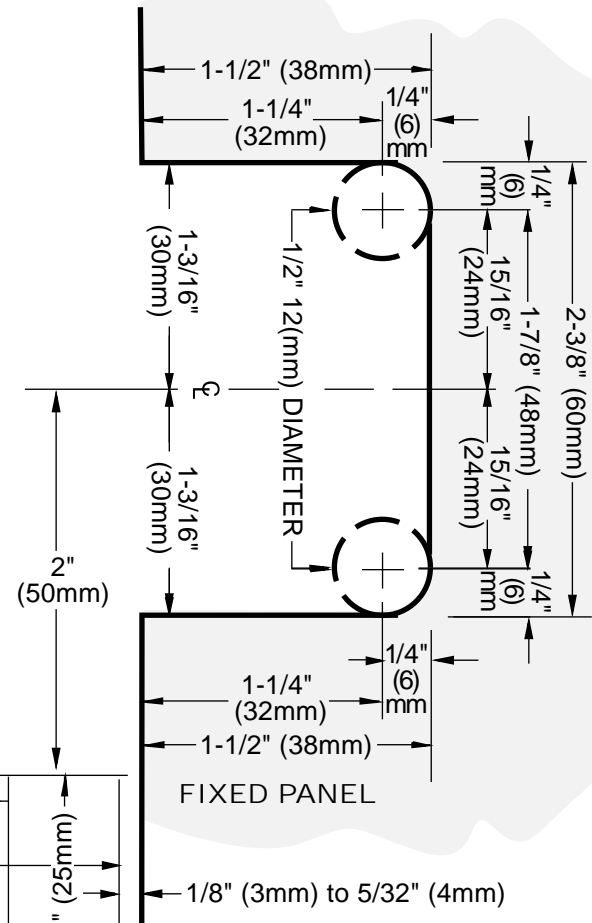

C.R. LAURENCE CO., INC.
PROFESSIONAL QUALITY

FRONT ELEVATION

IMPORTANT:
 Project measurements from the edge of the glass.

SHELL

Inline Panel Hinge
CAT No. SHE004

Alternate Method (Even with Top of Door)