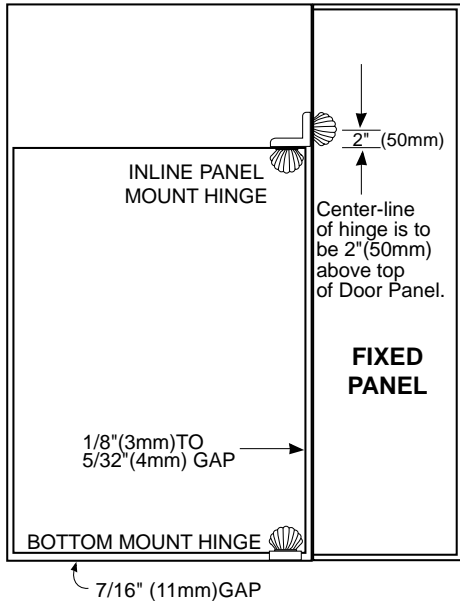

C.R. LAURENCE CO., INC.
PROFESSIONAL QUALITY

FRONT ELEVATION

IMPORTANT:
 Project measurements from the edge of the glass.

SHELL

Inline Panel Hinge
CAT No. SHE004

Alternate Method (Even with Top of Door)