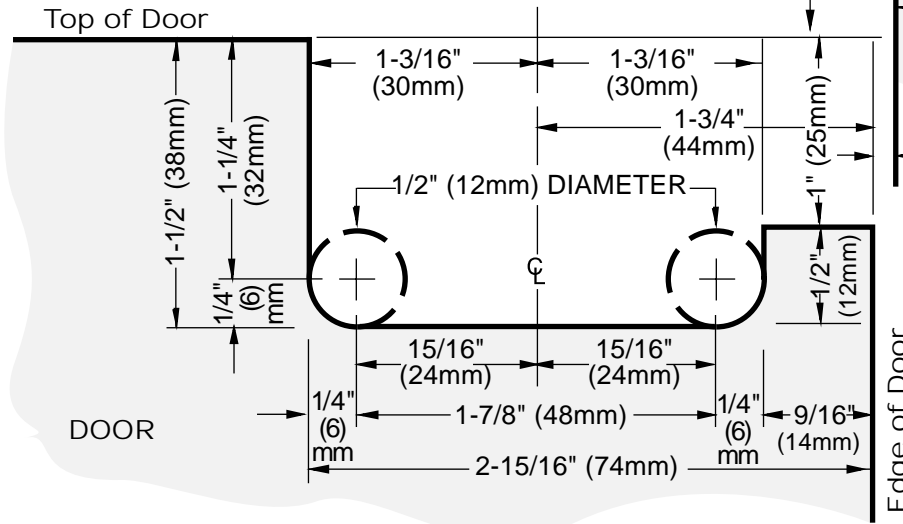

C.R. LAURENCE CO., INC.
PROFESSIONAL QUALITY

FRONT ELEVATION

IMPORTANT:
 Project measurements from the edge of the glass.

SHELL

Inline Panel Hinge
CAT No. SHE004

Alternate Method (Even with Top of Door)