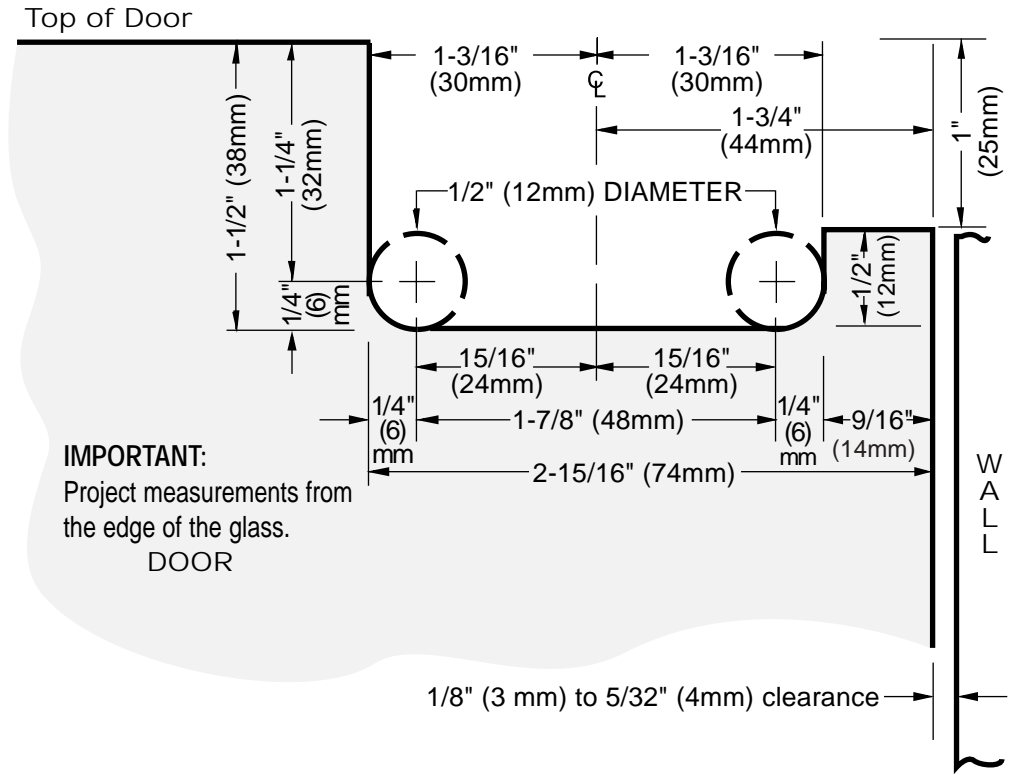

C.R. LAURENCE CO., INC.
PROFESSIONAL QUALITY

SHELL

Wall Mount Hinge

CAT No. SHE003

Wall Mount Alternate Method (Even with Top of Door)