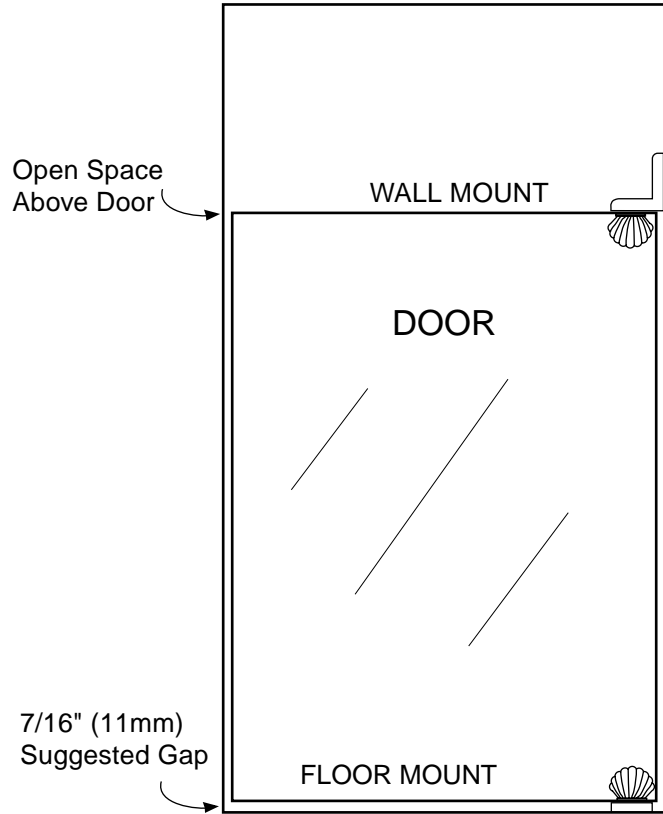

C.R. LAURENCE CO., INC.
PROFESSIONAL QUALITY

SHELL

Wall Mount Hinge

CAT No. SHE003

Wall Mount Alternate Method (Even with Top of Door)