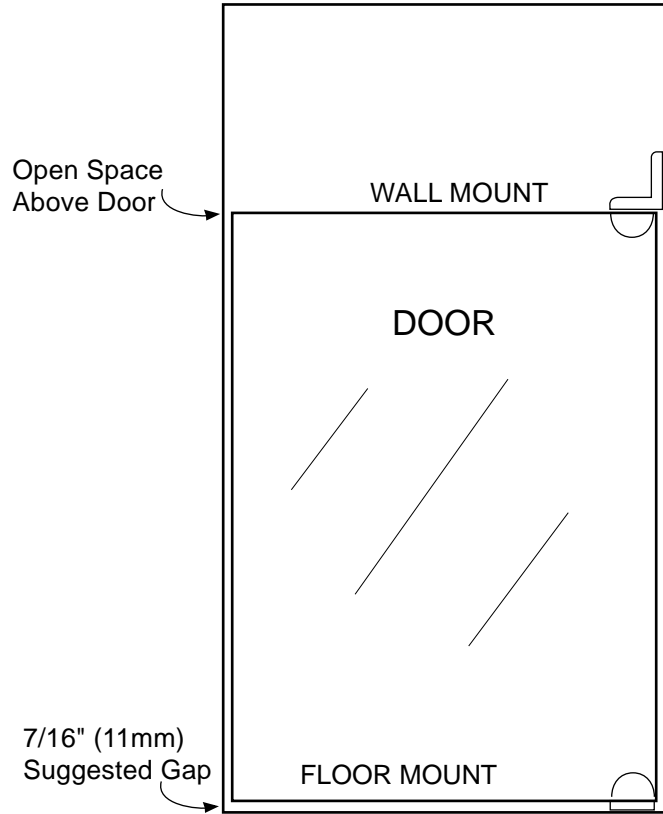

C.R. LAURENCE CO., INC.
PROFESSIONAL QUALITY

RONDO

Wall Mount Hinge

CAT No. RON003

Wall Mount Alternate Method (Even with Top of Door)