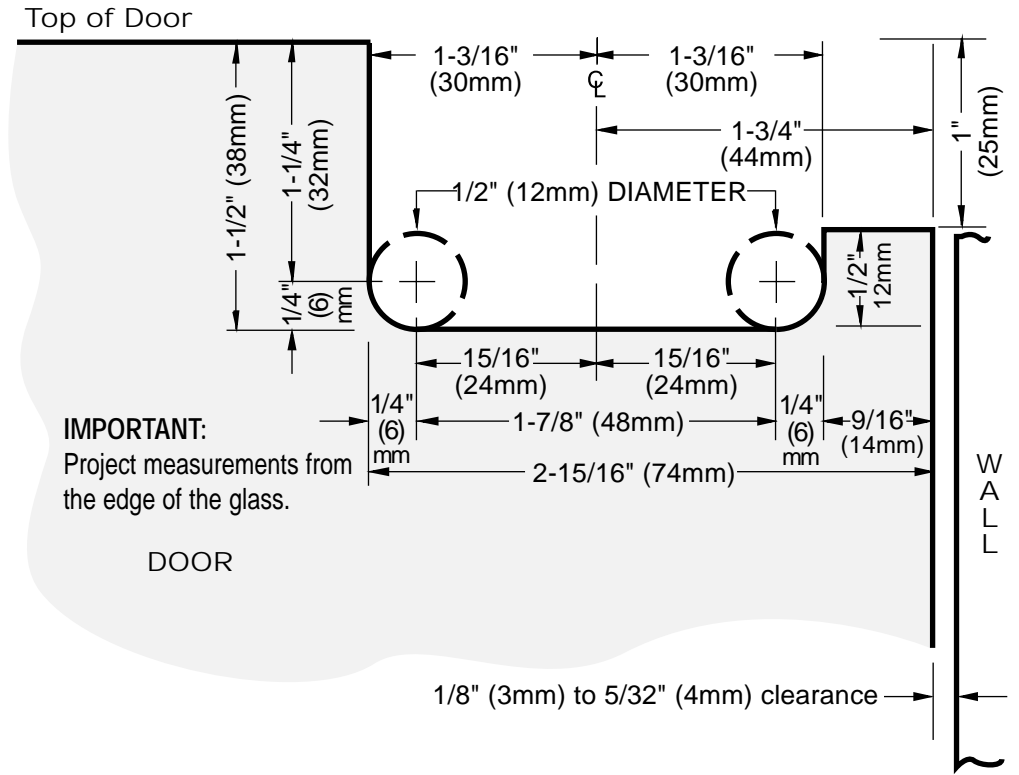

C.R. LAURENCE CO., INC.
PROFESSIONAL QUALITY

RONDO

Wall Mount Hinge

CAT No. RON003

Wall Mount Alternate Method (Even with Top of Door)