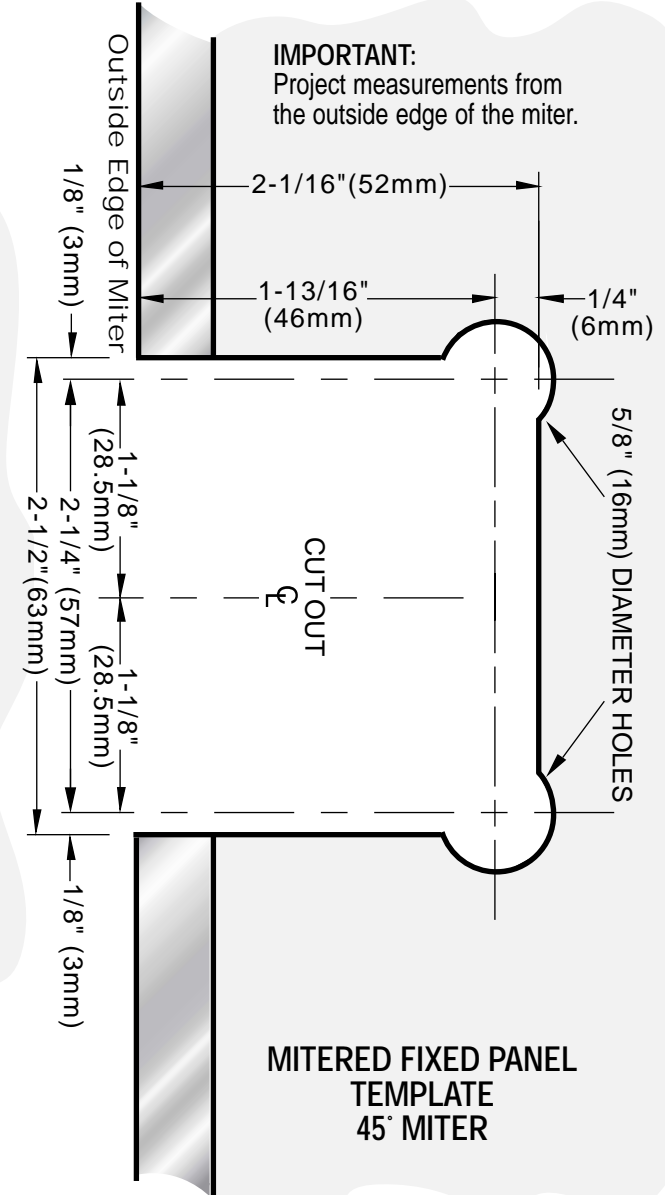

C.R. LAURENCE CO., INC.
PROFESSIONAL QUALITY

ROMAN

135° Glass-to-Glass Hinge
 CAT. No. ROM045