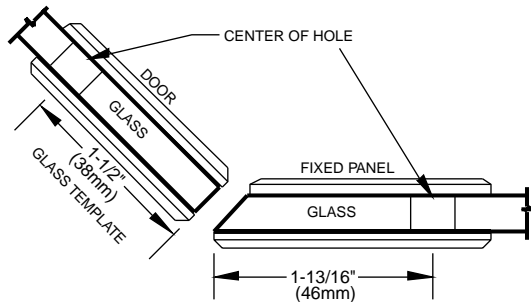

C.R. LAURENCE CO., INC.
PROFESSIONAL QUALITY

ROMAN

135° Glass-to-Glass Hinge
 CAT. No. ROM045