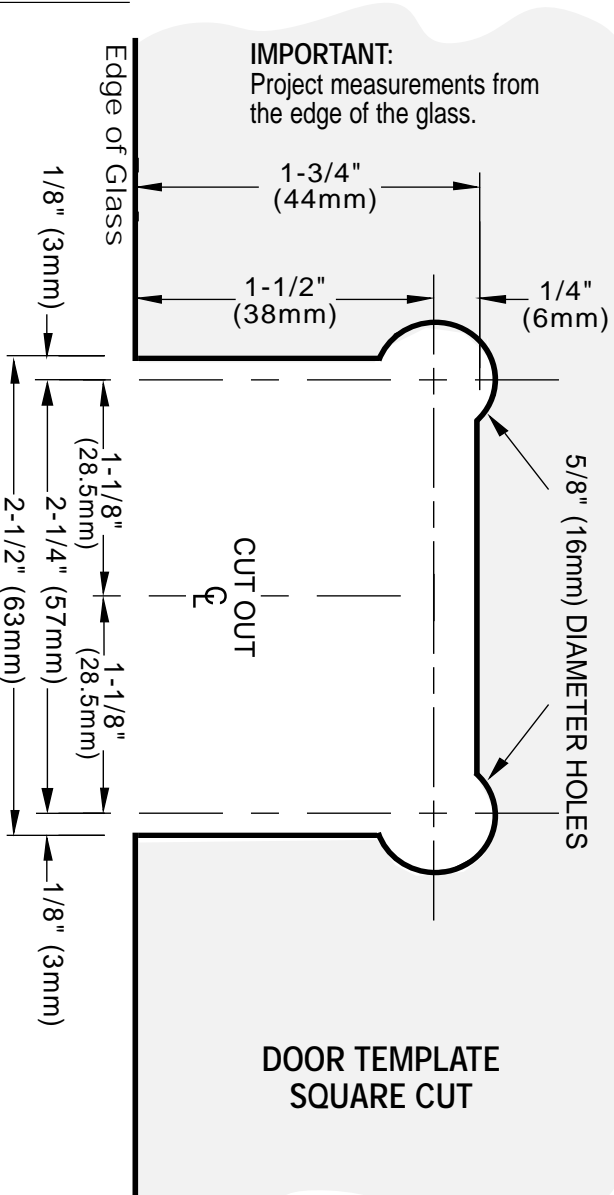

C.R. LAURENCE CO., INC.
PROFESSIONAL QUALITY

ROMAN

135° Glass-to-Glass Hinge
 CAT. No. ROM045