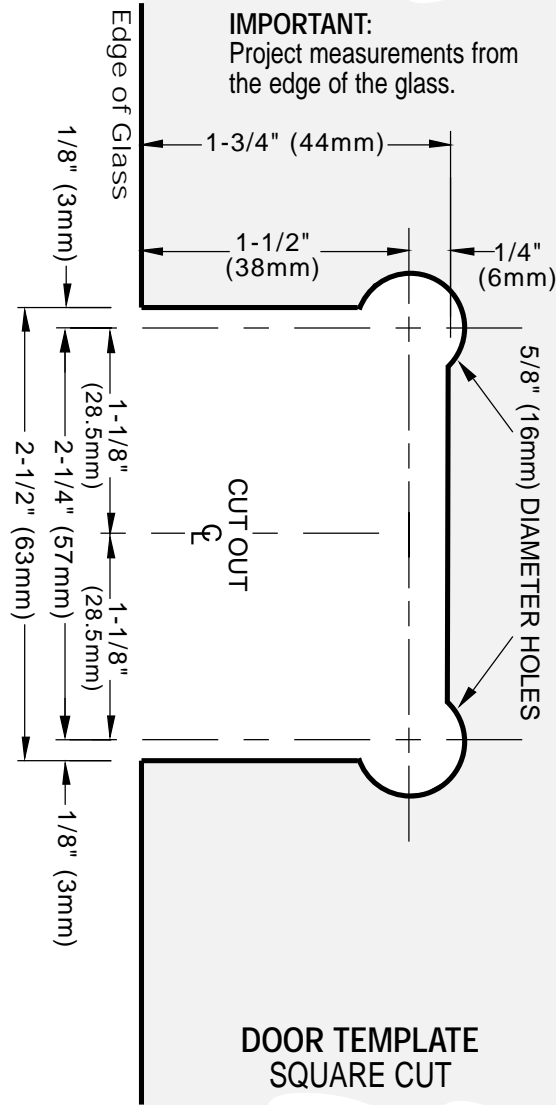

C.R. LAURENCE CO., INC.
PROFESSIONAL QUALITY

PINNACLE

135° Glass-to-Glass Hinge
 CAT No. PIN045