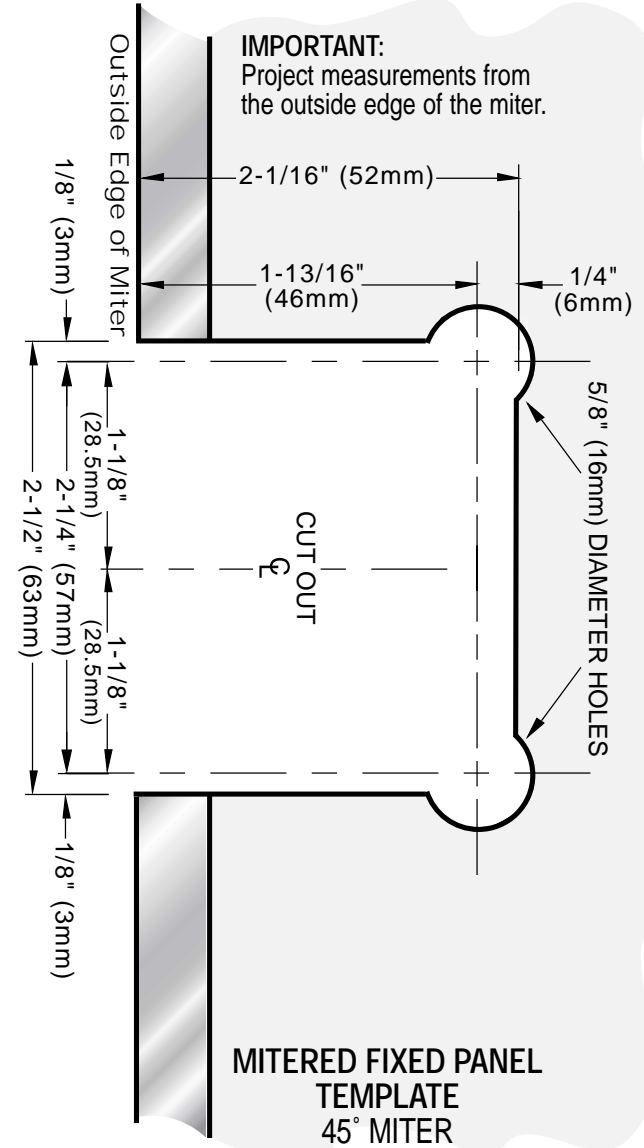

C.R. LAURENCE CO., INC.
PROFESSIONAL QUALITY

PINNACLE

135° Glass-to-Glass Hinge
 CAT No. PIN045