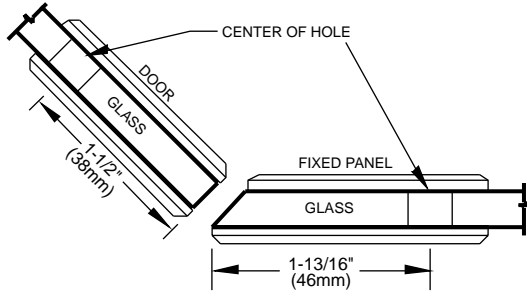

C.R. LAURENCE CO., INC.
PROFESSIONAL QUALITY

PINNACLE

135° Glass-to-Glass Hinge
 CAT No. PIN045