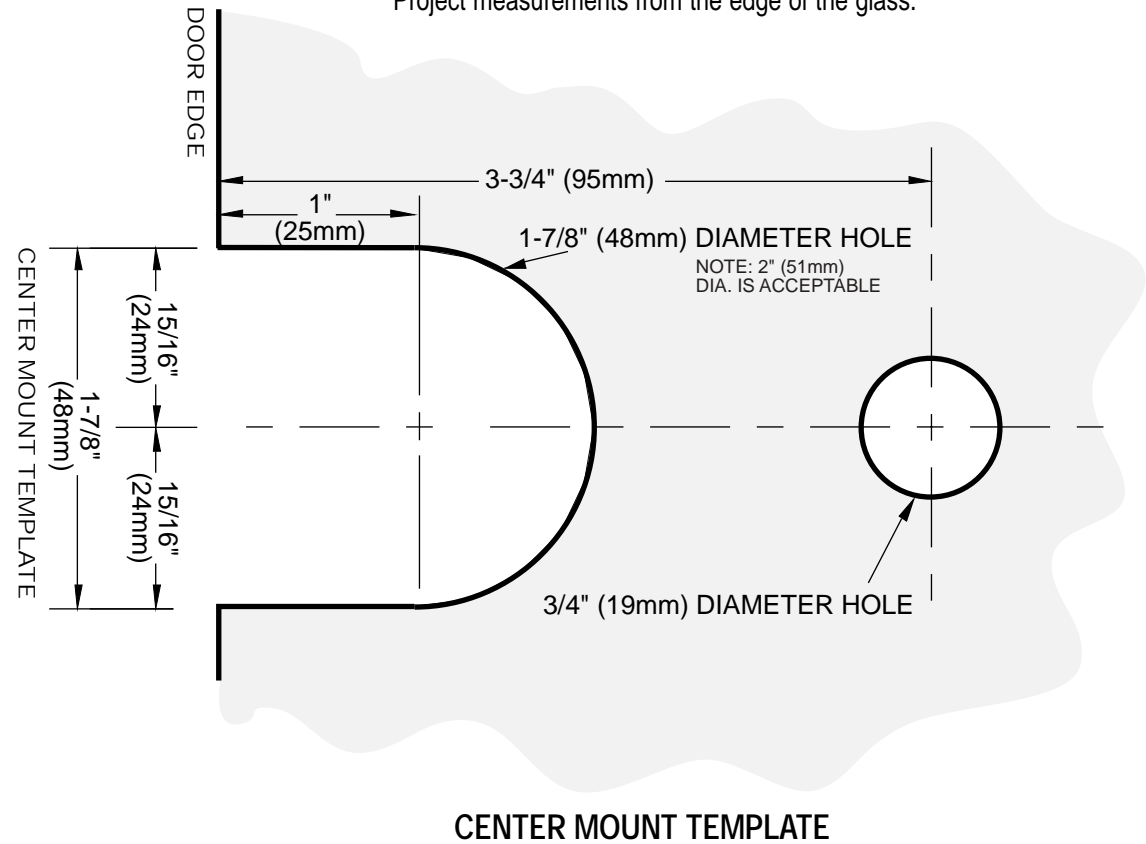

C.R. LAURENCE CO., INC.
PROFESSIONAL QUALITY

IMPORTANT:
Project measurements from the edge of the glass.

GRANDE

180° Glass-to-Glass Hinge

Center Mount Option

CAT No. GRA180