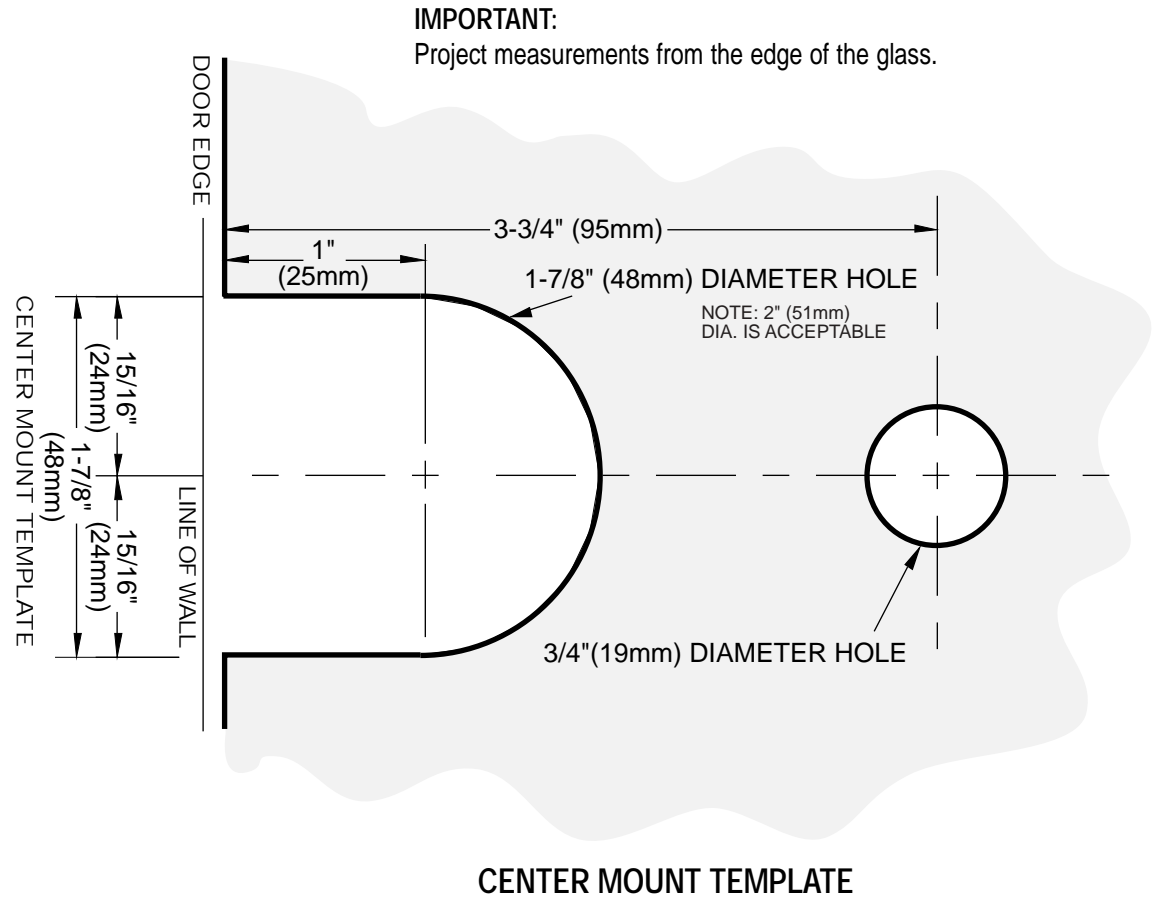

C.R. LAURENCE CO., INC.
PROFESSIONAL QUALITY

GRANDE

Standard Back Plate – Wall Mount Hinge

Center Mount Option

CAT No. GRA037