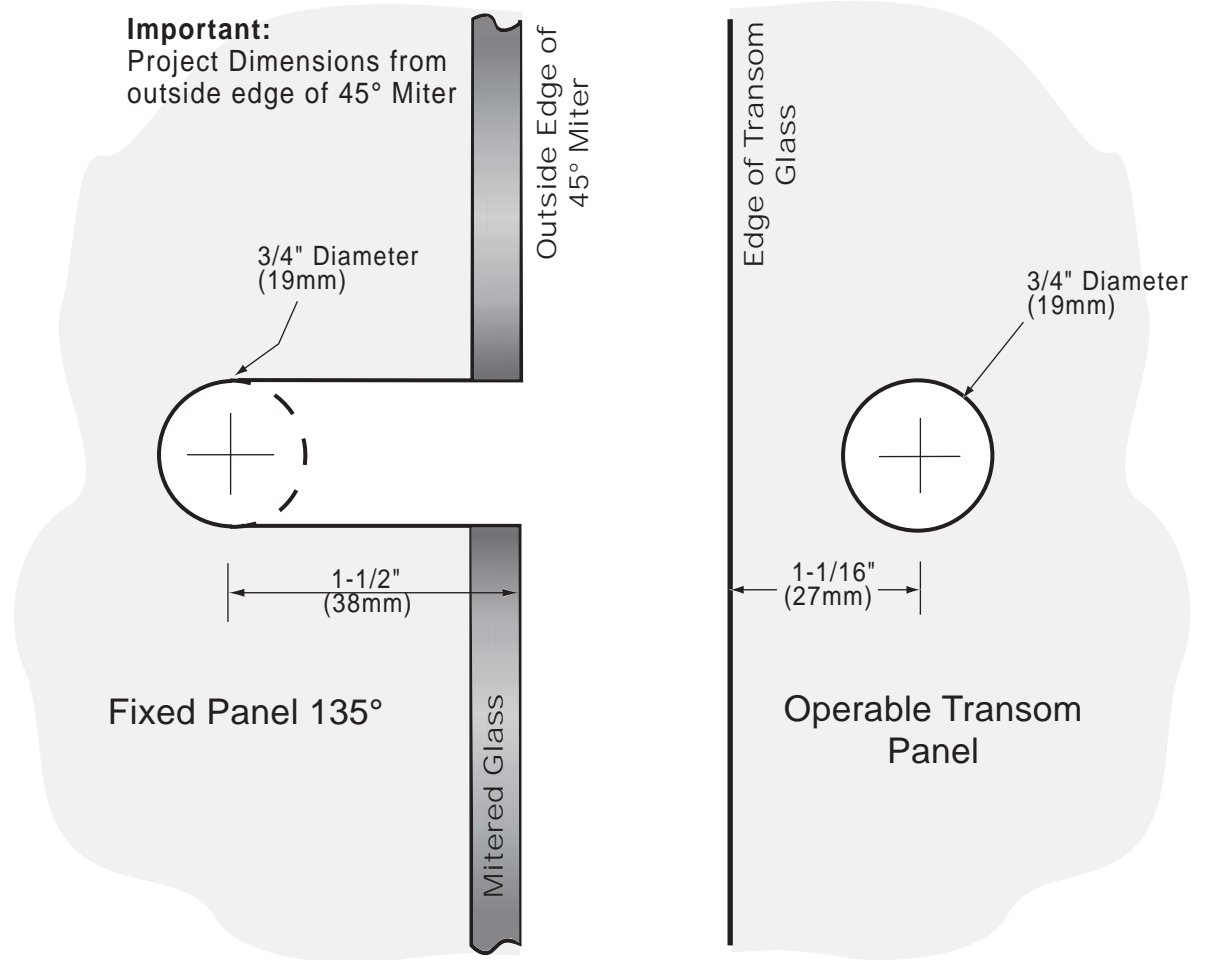

C.R. LAURENCE CO., INC.
PROFESSIONAL QUALITY

Important:
 Project Dimensions from
 outside edge of 45° Miter

GLASS CLAMPS

Glass-to-Glass 135° Movable Transom Clamp

CAT No. GCB335