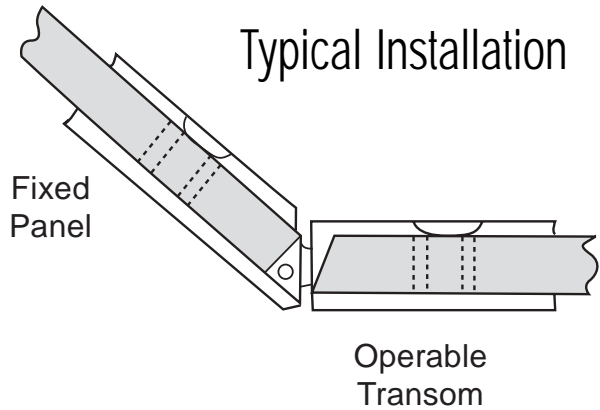

C.R. LAURENCE CO., INC.
PROFESSIONAL QUALITY

Important:
 Project Dimensions from
 outside edge of 45° Miter

GLASS CLAMPS

Glass-to-Glass 135° Movable Transom Clamp

CAT No. GCB335