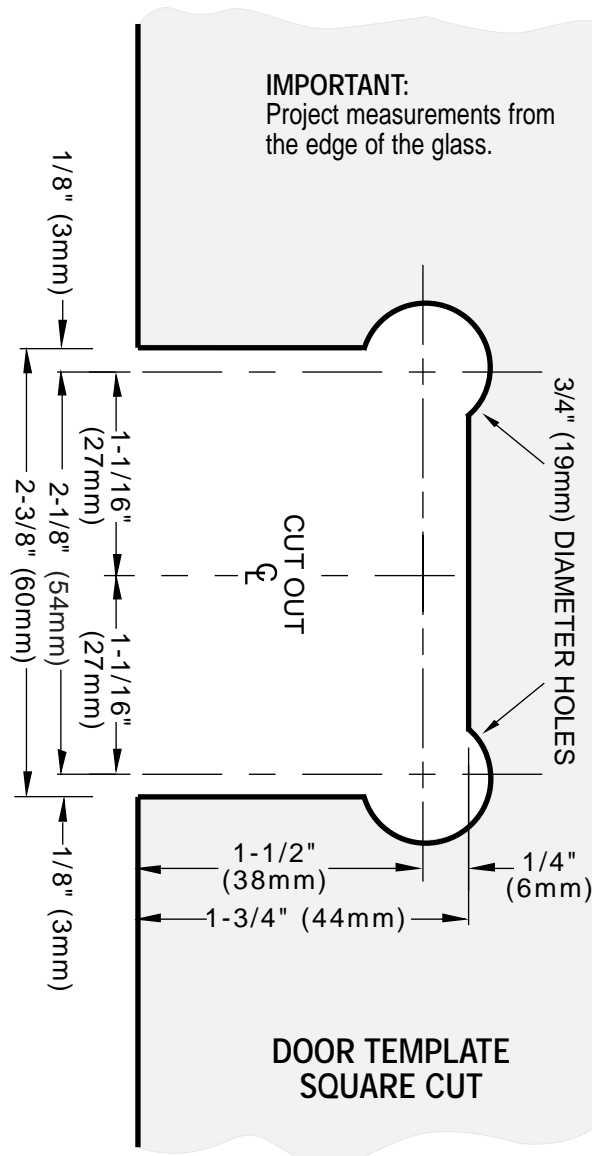

**C.R. LAURENCE CO., INC.**  
**PROFESSIONAL QUALITY**

**ESTATE**  
 135° Glass-to-Glass Hinge  
 CAT No. EST135