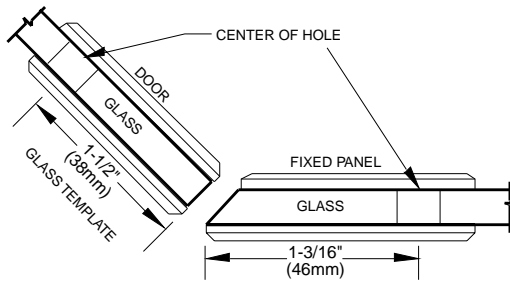

**C.R. LAURENCE CO., INC.**  
**PROFESSIONAL QUALITY**

**ESTATE**  
 135° Glass-to-Glass Hinge  
 CAT No. EST135