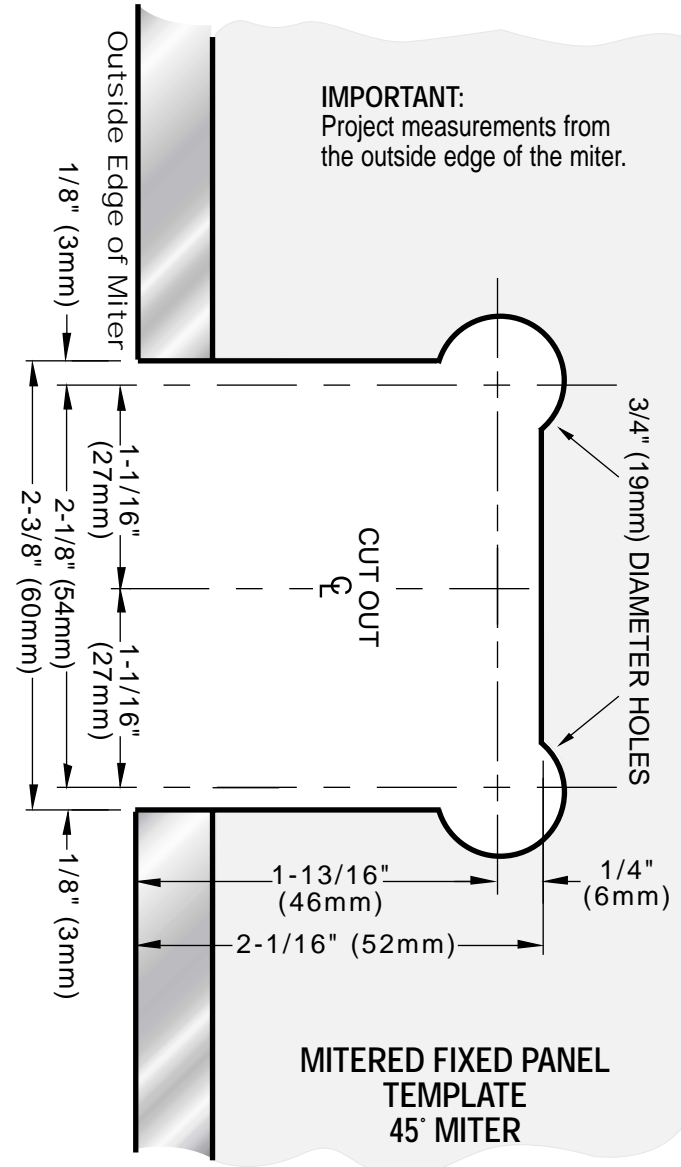

**C.R. LAURENCE CO., INC.**  
**PROFESSIONAL QUALITY**

**ESTATE**  
 135° Glass-to-Glass Hinge  
 CAT No. EST135