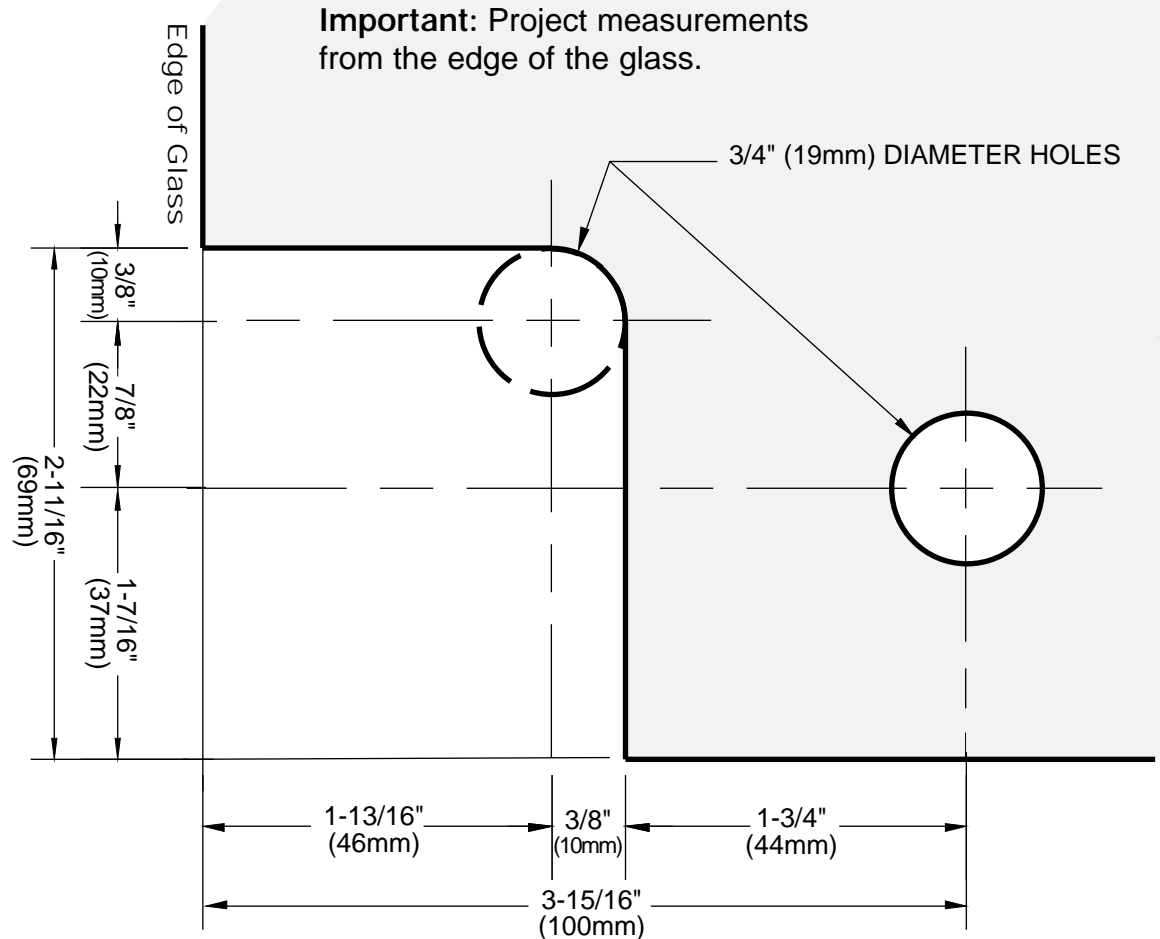

C.R. LAURENCE CO., INC.
PROFESSIONAL QUALITY

ELITE

Self-Centering Wall Mount Hinge

Top and Bottom Corner Mount Option – Leaving Space of 5/32" (4mm) to 11/32" (8.5mm) from Wall

CAT No. ELT074