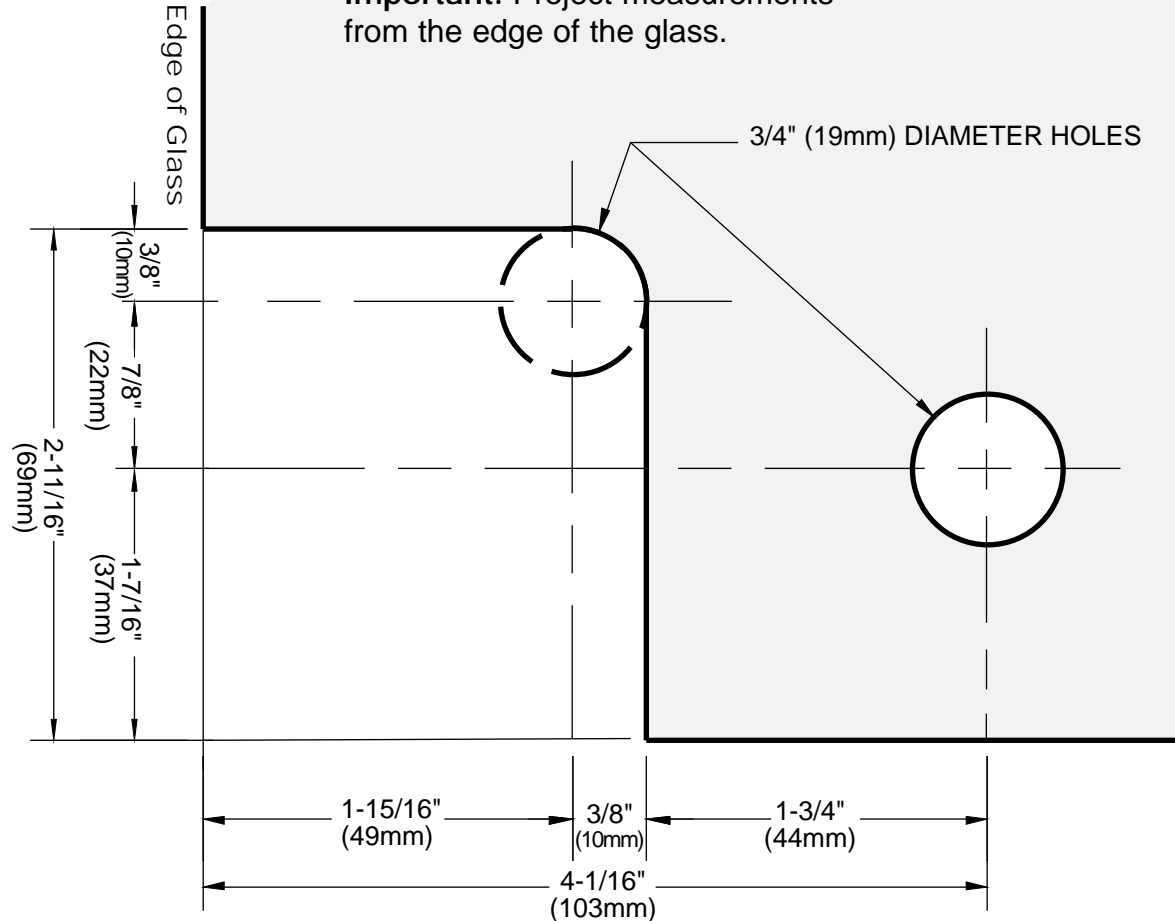

C.R. LAURENCE CO., INC.
PROFESSIONAL QUALITY

Important: Project measurements from the edge of the glass.

ELITE

Self-Centering Wall Mount Hinge

Top and Bottom Corner Mount Option – Leaving Space of 1/32" (1mm) to 3/16" (5mm) from Wall