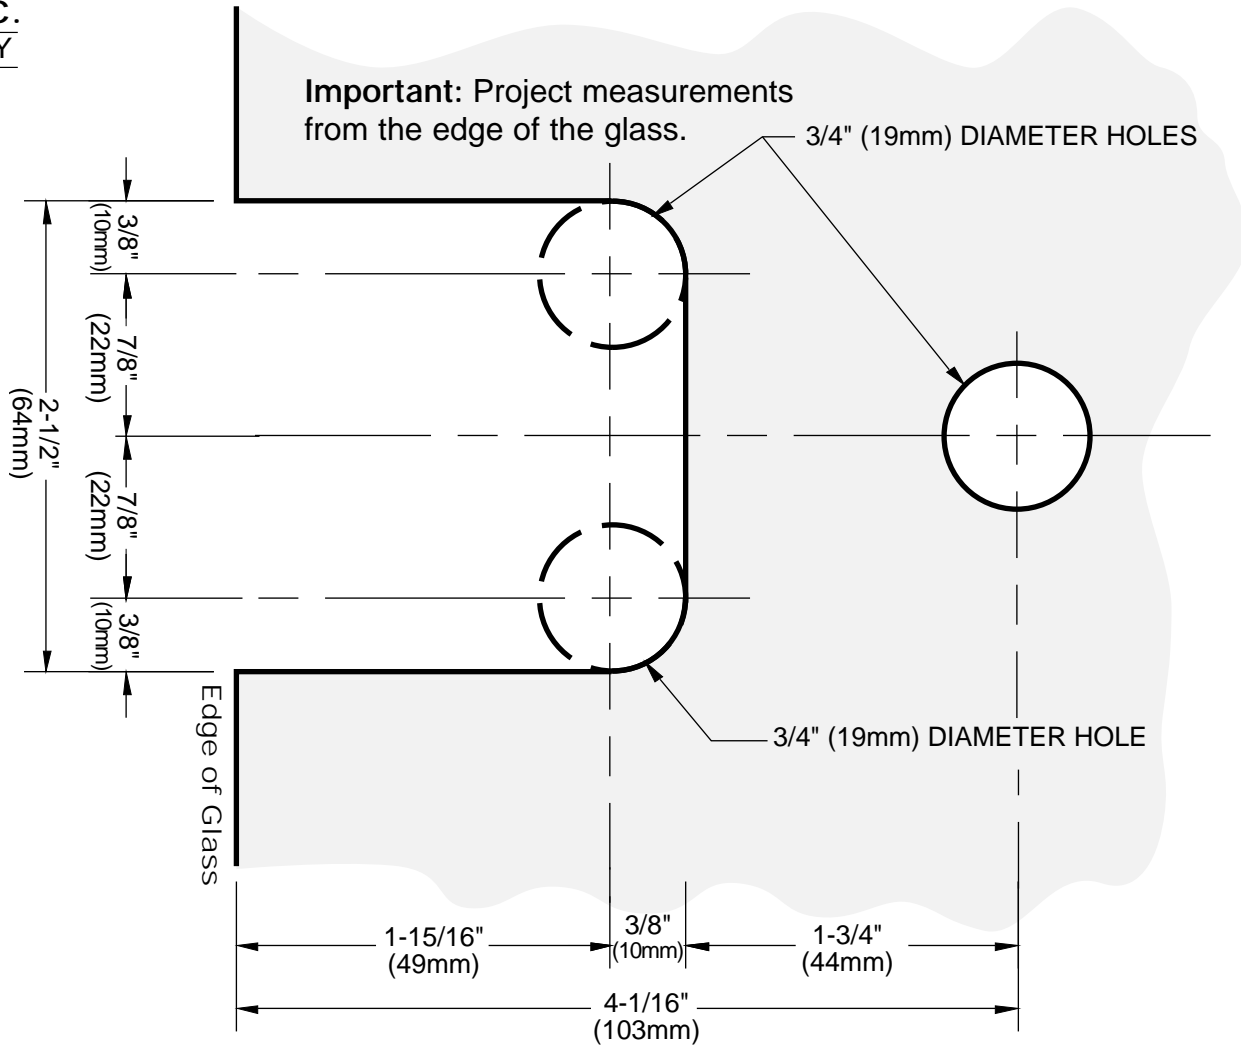

C.R. LAURENCE CO., INC.
PROFESSIONAL QUALITY

ELITE

Self-Centering Wall Mount Hinge

Center Mount Option – Leaving Space of 1/32" (1mm) to 3/16" (5mm) from Wall

CAT No. ELT074