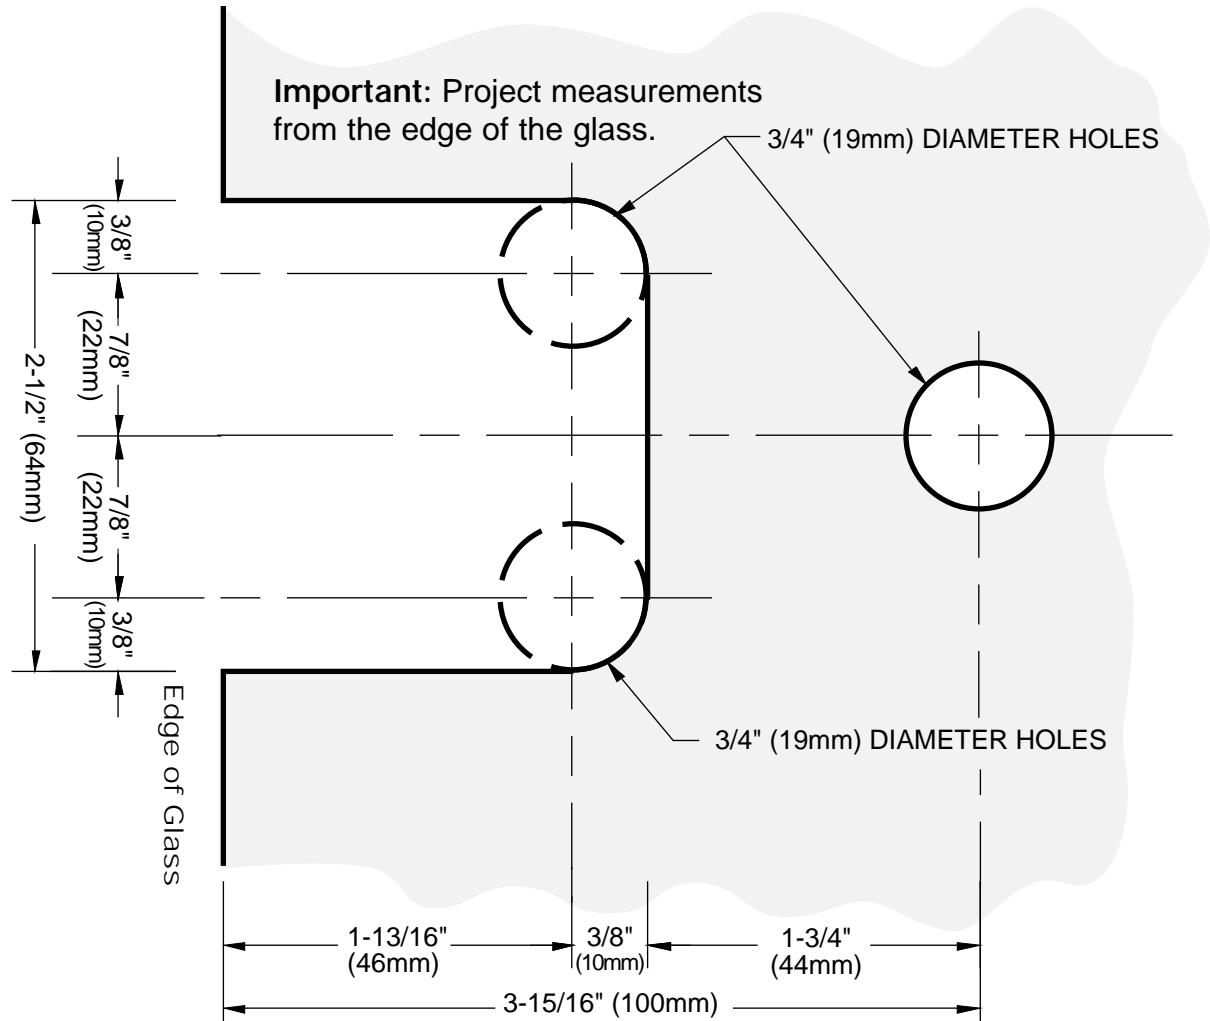

C.R. LAURENCE CO., INC.
PROFESSIONAL QUALITY

ELITE

Self-Centering Wall Mount Hinge

Center Mount Option – Leaving space of 5/32" (4mm) to 11/32" (8.5mm) from wall

CAT No. ELT074