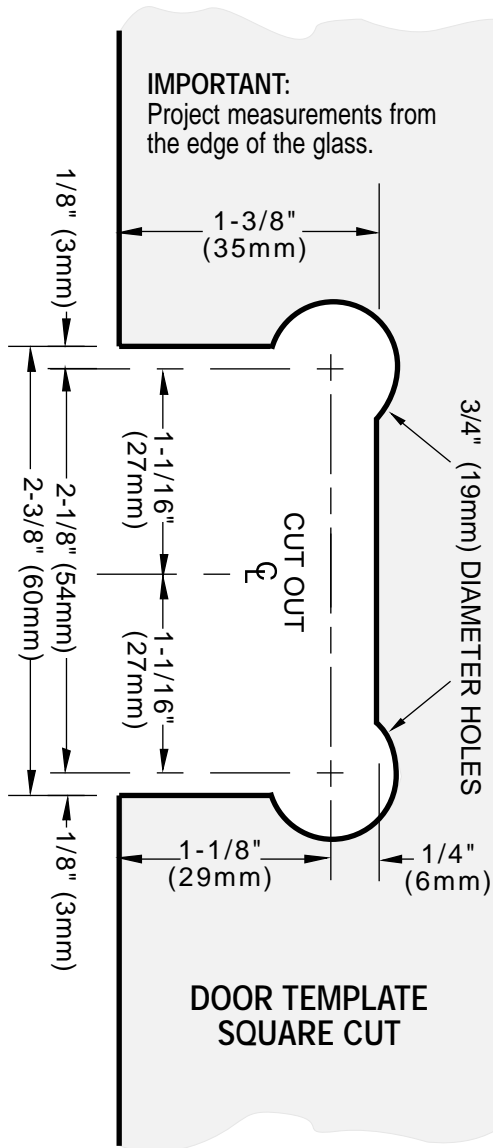

C.R. LAURENCE CO., INC.
PROFESSIONAL QUALITY

CLASSIQUE

135° Glass-to-Glass Hinge
 CAT No. CLA135