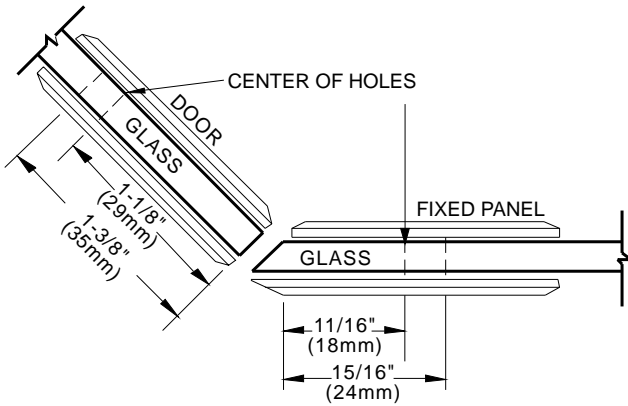

C.R. LAURENCE CO., INC.
PROFESSIONAL QUALITY

CLASSIQUE

135° Glass-to-Glass Hinge
 CAT No. CLA135