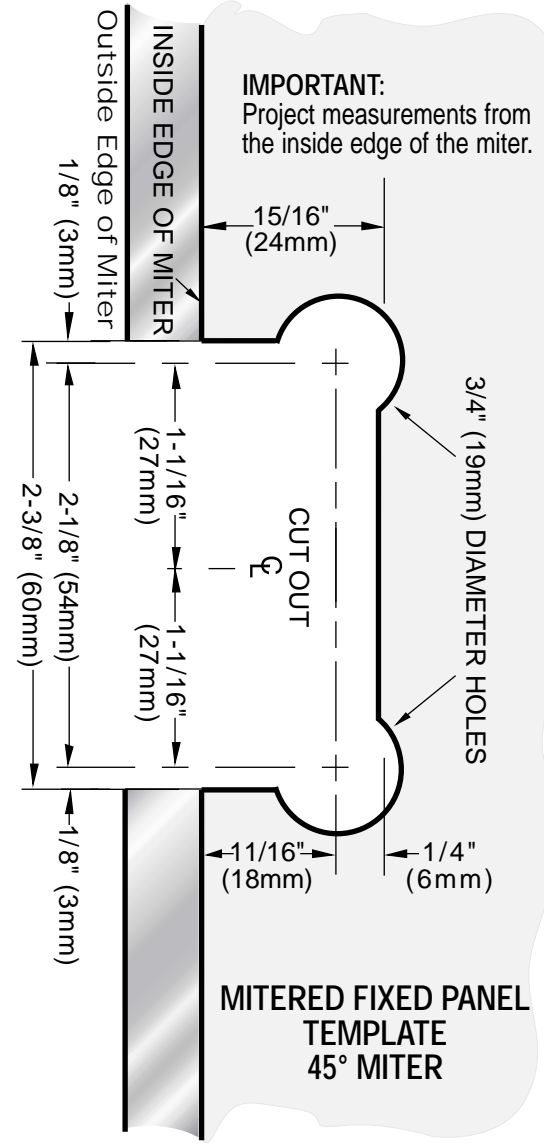

C.R. LAURENCE CO., INC.
PROFESSIONAL QUALITY

CLASSIQUE

135° Glass-to-Glass Hinge
 CAT No. CLA135