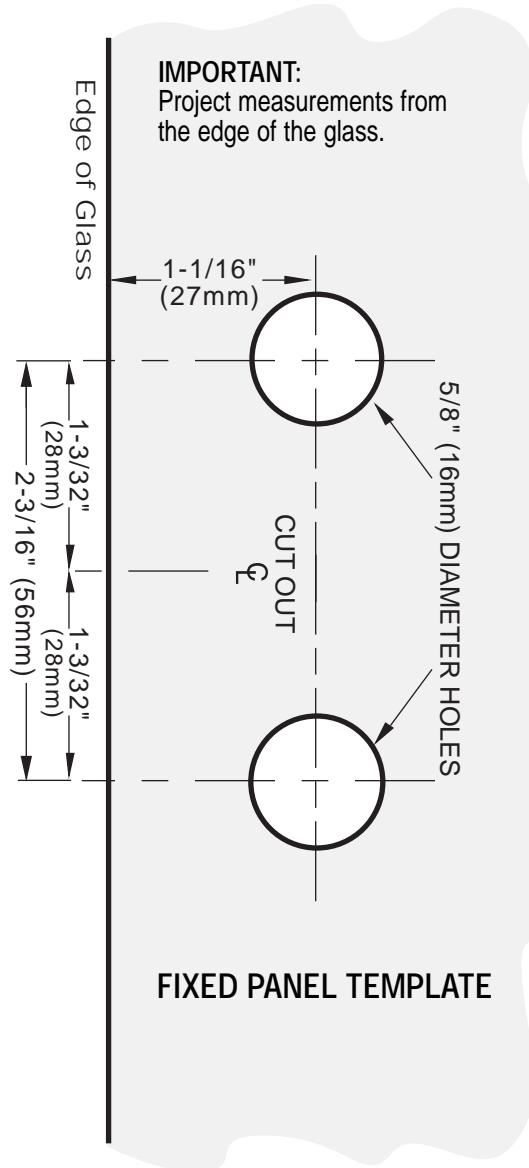

C.R. LAURENCE CO., INC.
PROFESSIONAL QUALITY

CLASSIQUE

90° Glass-to-Glass Hinge

CAT. No. CLA090