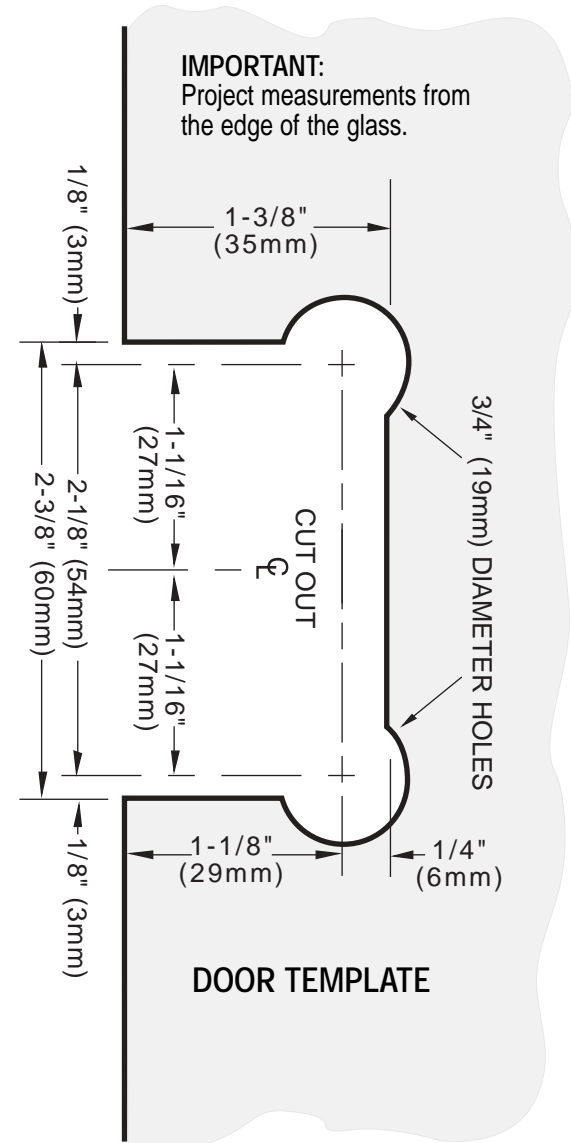

C.R. LAURENCE CO., INC.
PROFESSIONAL QUALITY

CLASSIQUE

90° Glass-to-Glass Hinge

CAT. No. CLA090