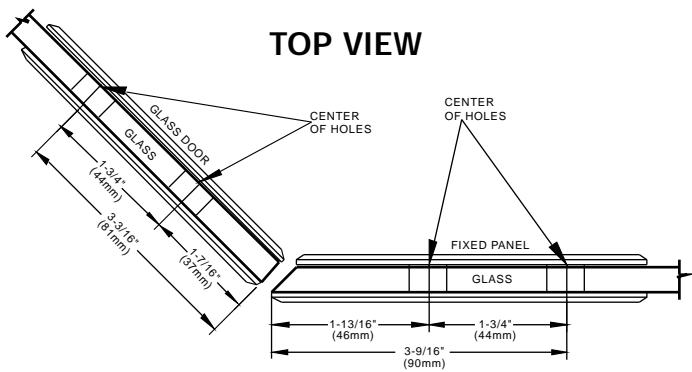

C.R. LAURENCE CO., INC.
PROFESSIONAL QUALITY

CATHEDRAL

135° Glass-to-Glass Hinge

CAT No. CAT045

(This hinge requires two different templates, one for the door and one for the mitered fixed panel).