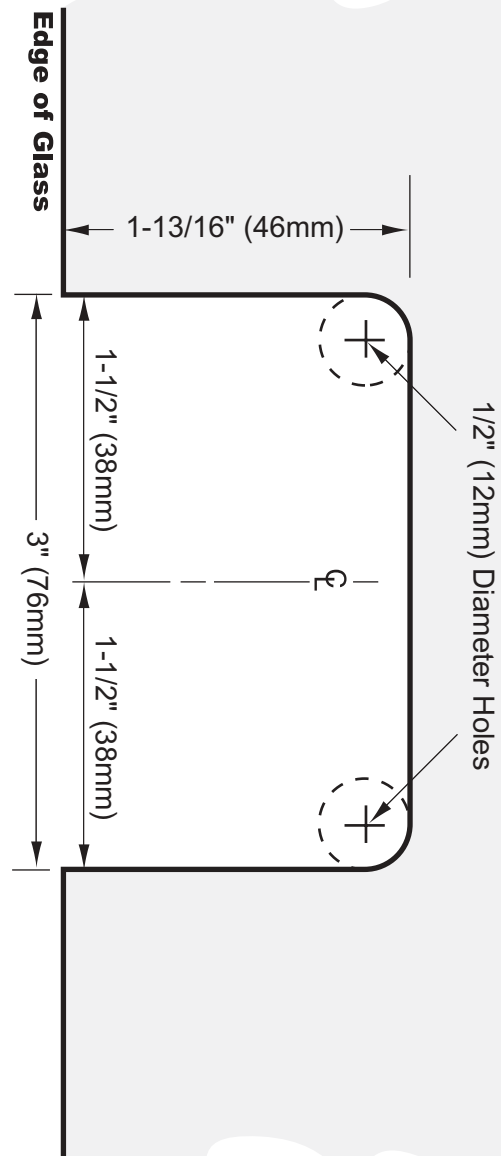

**C.R. LAURENCE CO., INC.**  
PROFESSIONAL QUALITY

**Rectangular  
Cut-out Option**

**IMPORTANT:**  
Project measurements from  
the edge of the glass.

**"Mouse-Ear"  
Cut-out Option**

**VIENNA**  
Wall Mount Hinge  
CAT. No. V1E037