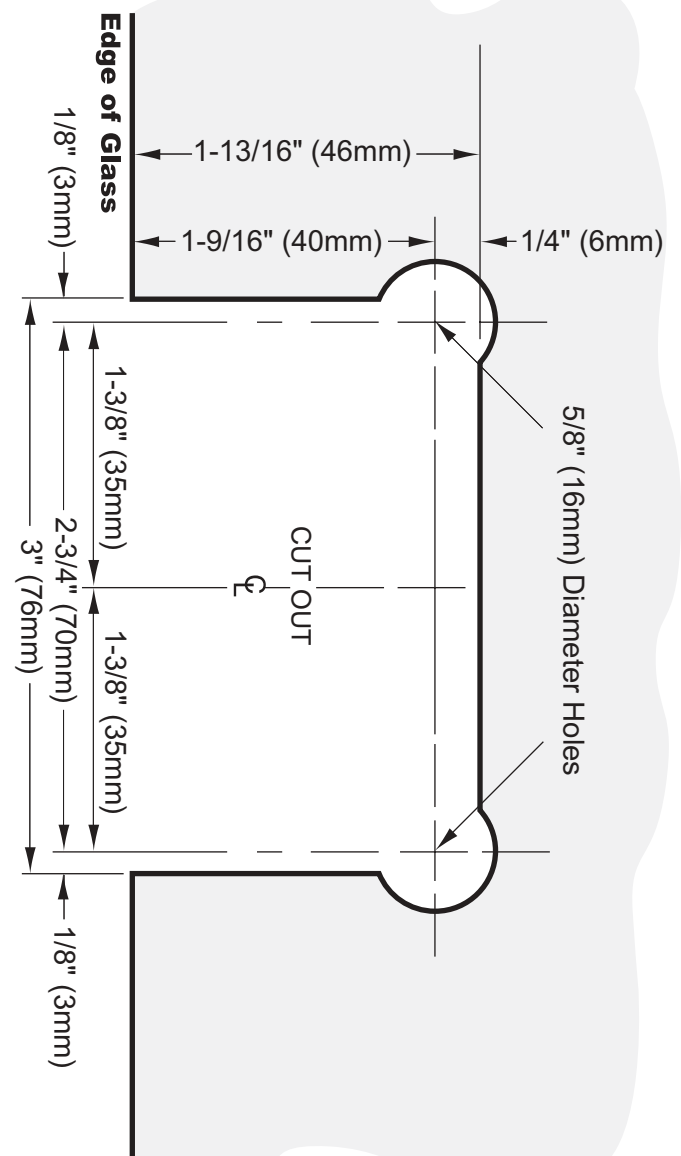

**C.R. LAURENCE CO., INC.**  
PROFESSIONAL QUALITY

**Rectangular  
Cut-out Option**

**IMPORTANT:**  
Project measurements from  
the edge of the glass.

**"Mouse-Ear"  
Cut-out Option**

**VIENNA**  
Wall Mount Hinge  
CAT. No. V1E037