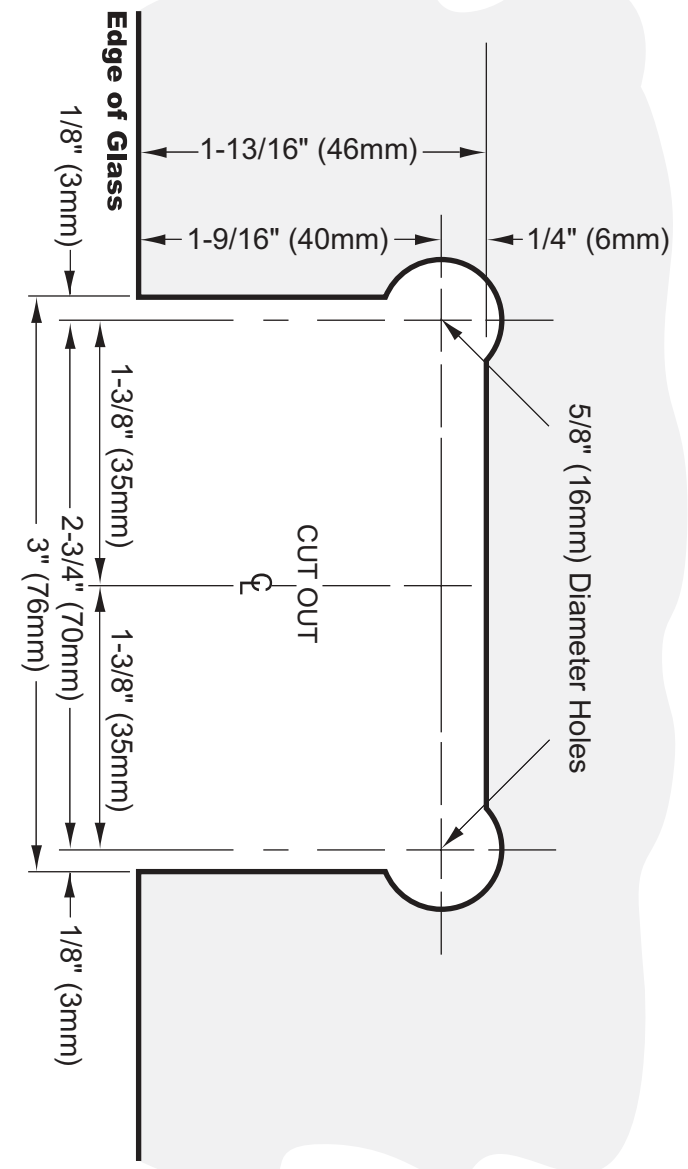

**C.R. LAURENCE CO., INC.**  
PROFESSIONAL QUALITY

**Rectangular  
Cut-out Option**

**IMPORTANT:**  
Project measurements from  
the edge of the glass.

**"Mouse-Ear"  
Cut-out Option**

**COLOGNE**  
180° Glass-to-Glass Hinge  
CAT. No. COL180