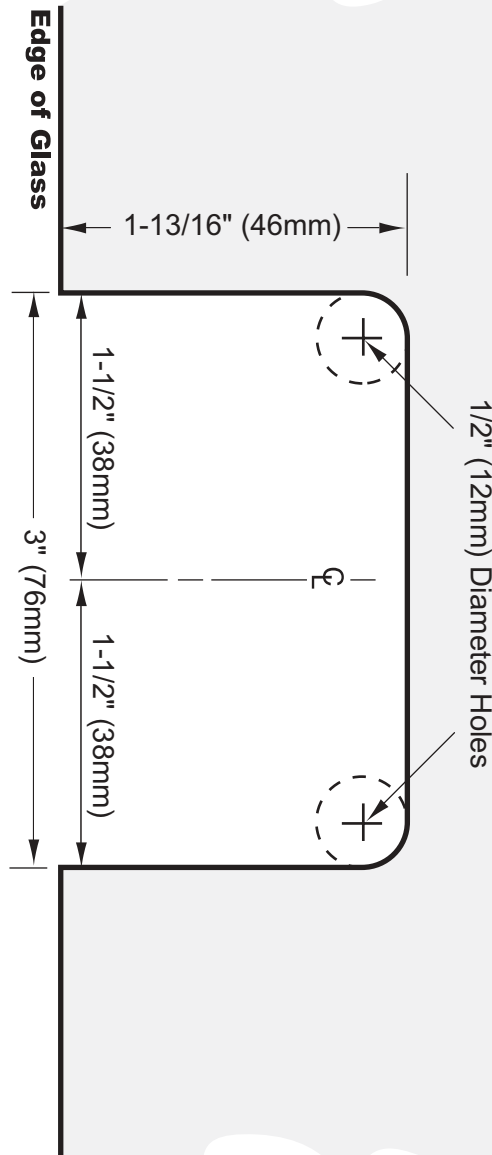

**C.R. LAURENCE CO., INC.**  
PROFESSIONAL QUALITY

**Rectangular  
Cut-out Option**

**IMPORTANT:**  
Project measurements from  
the edge of the glass.

**"Mouse-Ear"  
Cut-out Option**

**COLOGNE**  
180° Glass-to-Glass Hinge  
CAT. No. COL180